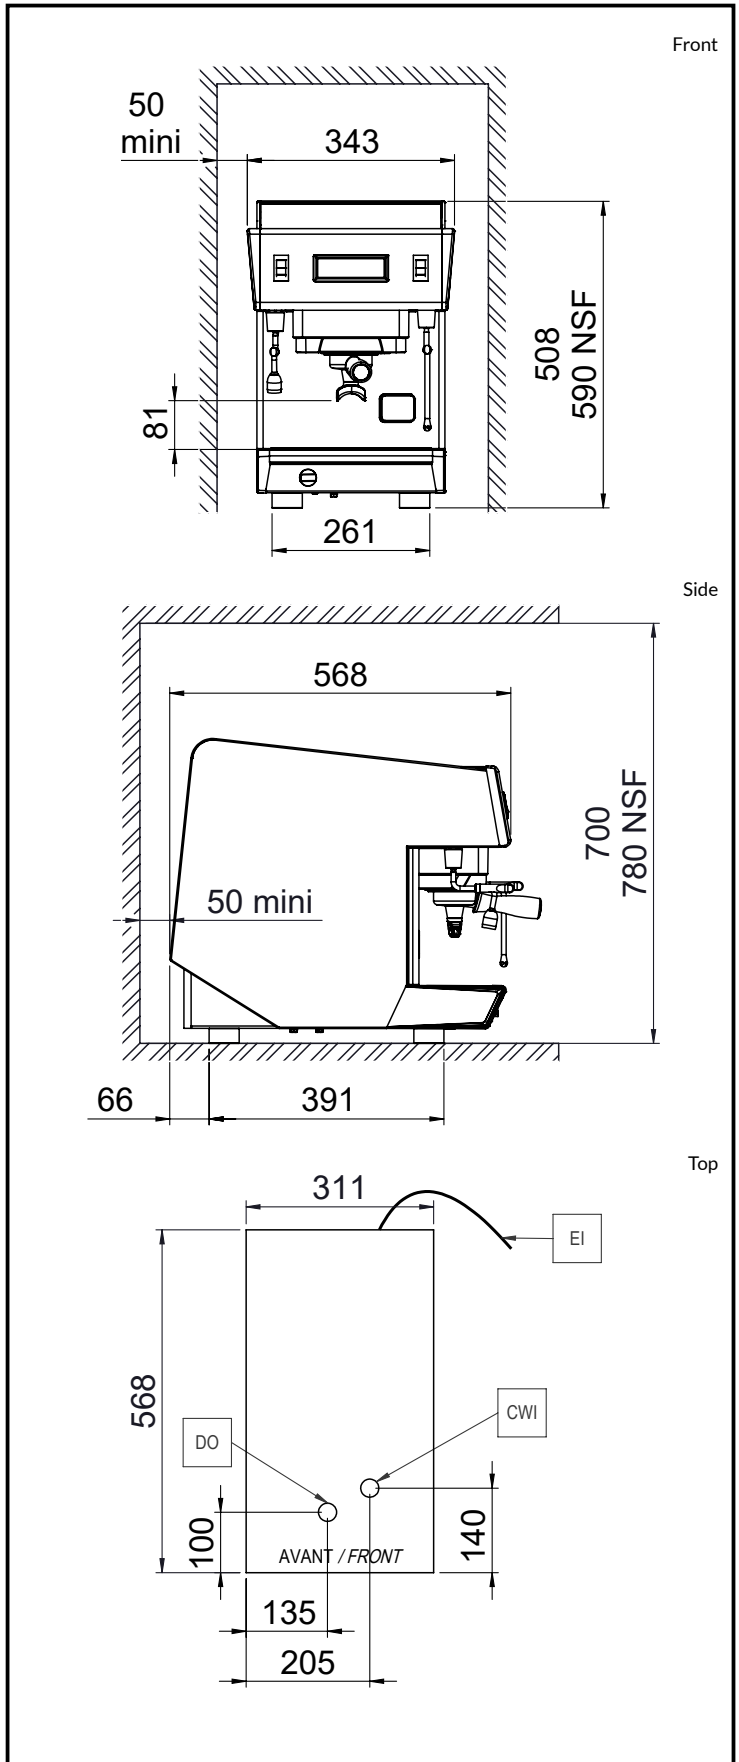

(min/max): 5 / 60 °C

Key Information:

External dimensions,

Width: 343 mm

External dimensions,

Depth: 568 mm

External dimensions,

Height: 580 mm

Net weight: 41 kg

Shipping volume: 0.32 m³

Sustainability

Current consumption: 13 Amps

Certifications

The company reserves the right to make modifications to the products without prior notice. All information correct at time of printing.